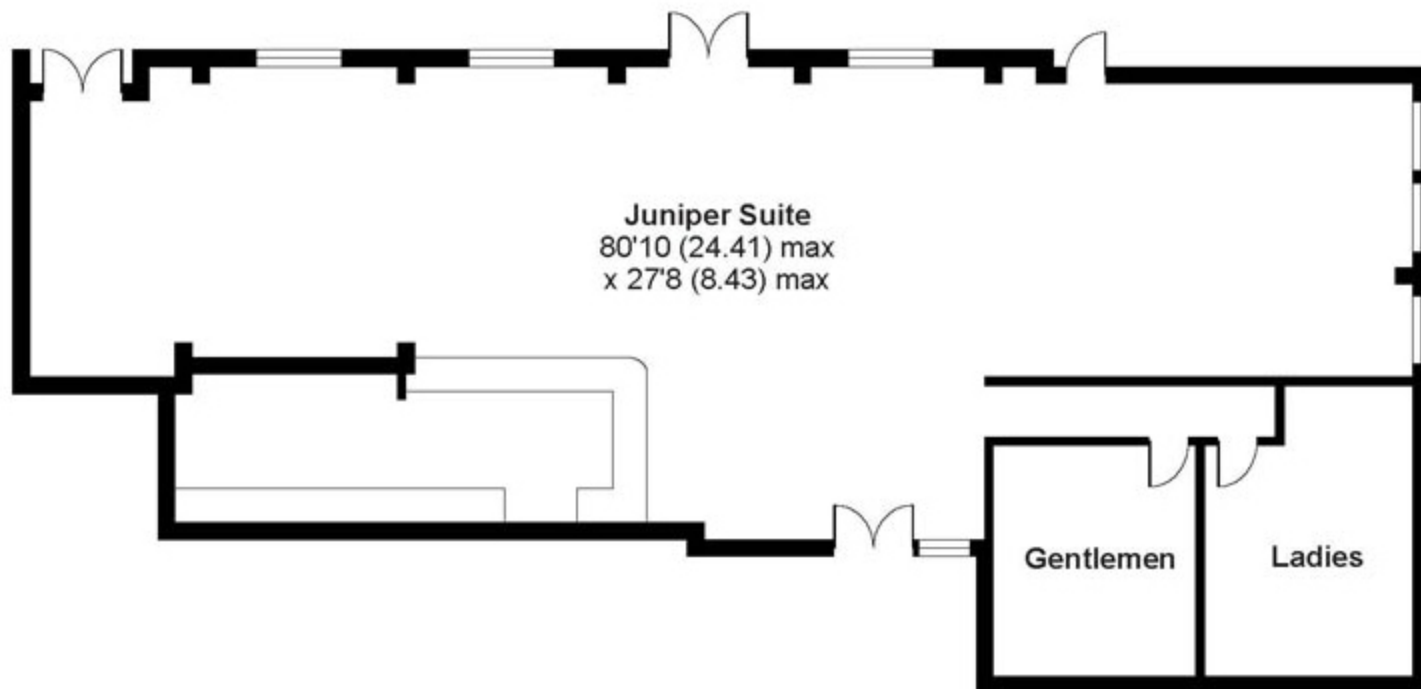

The Juniper Suite

	Theatre	U-Shape	Classroom	Hollow Square	Boardroom	Oval	Herringbone	Top Table & Sprigs	Banquet	Cabaret	Dinner Dance	Informal
The Juniper Suite	140	50	55	55	50	50	30	N/A	140	80	120	200

APPROX. GROSS INTERNAL FLOOR AREA 2284 SQ FT 212.1 SQ METRES