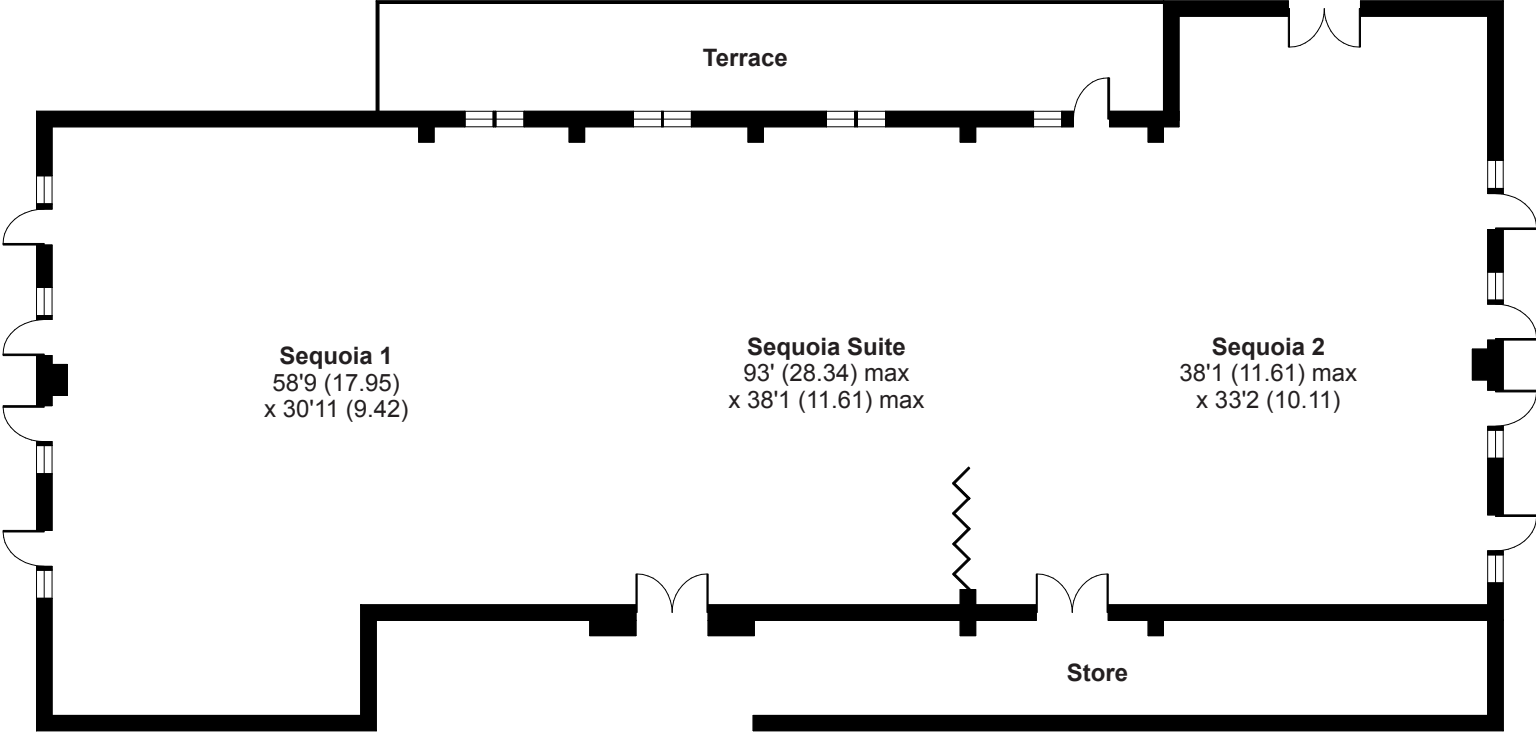

The Sequoia Suite

	Theatre	U-Shape	Classroom	Hollow Square	Boardroom	Oval	Herringbone	Top Table & Sprigs	Banquet	Cabaret	Dinner Dance	Informal
Sequoia 1	250	60	120	50	60	50	80	100	170	140	N/A	200
Sequoia 2	80	20	40	25	20	N/A	N/A	N/A	50	40	N/A	80
Whole Suite	350	80	160	70	80	60	150	140	220	180	200	280