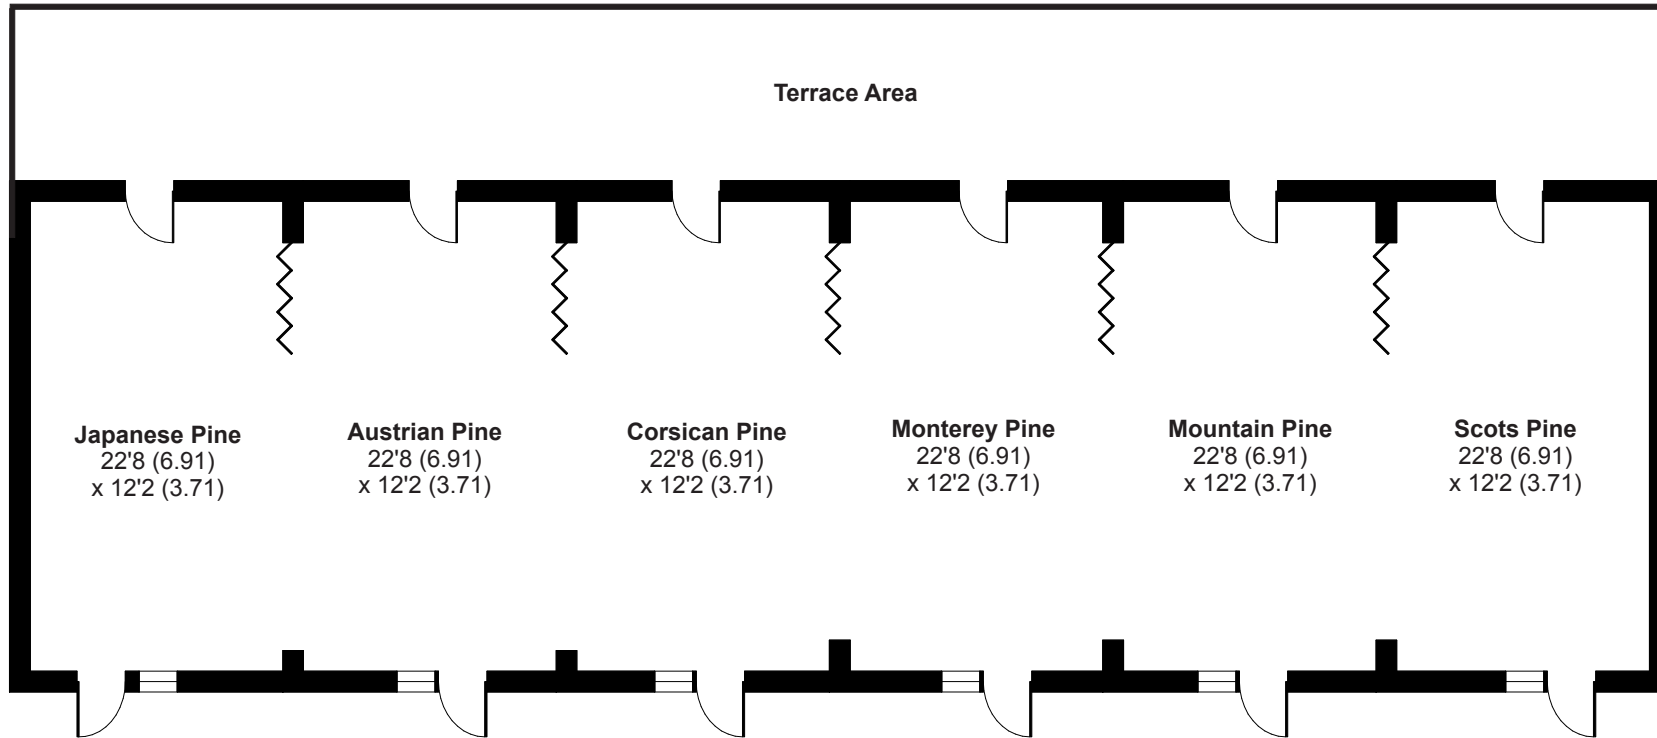

# The Pines Suite

	Theatre	U-Shape	V-Shape	Classroom	Hollow Square	Boardroom	Oval	Herringbone	Top Table & Sprigs	Banquet	Cabaret	Dinner Dance	Informal
1 x Pine Suite	25	N/A	N/A	N/A	N/A	14	N/A	N/A	N/A	20	N/A	N/A	25
2 x Pine Suite	50	20	N/A	20	N/A	20	20	N/A	N/A	30	24	N/A	50
3 x Pine Suite	80	30	16	30	24	30	30	20	N/A	50	32	N/A	90
4 x Pine Suite	100	40	24	42	32	36	36	30	N/A	70	48	N/A	100
5x Pine Suite	120	50	30	54	40	48	42	42	N/A	80	64	N/A	125
All Pine Suite	170	60	50	80	56	60	50	60	N/A	120	72	120	150

**APPROX. GROSS INTERNAL FLOOR AREA 1768 SQ FT 164.2 SQ METRES**